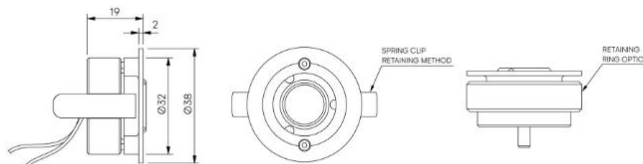

None

Mounting Method \_\_\_\_\_

Spring Clip

Miniature adjustable recessed lighting fixture for Museum, Gallery and Retail displays.