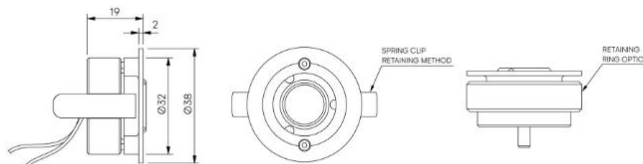

Iris Type S

STD-000071-0030

Configured Product

CCT _____

2700K

Beam _____

Wide Flood 50.7°

Finish _____

Anodised Black

Attachments _____

None

Mounting Method _____

Spring Clip

Miniature adjustable recessed lighting fixture for Museum, Gallery and Retail displays.

Product Description

The Iris Type S is an IP65 rated adjustable compact recessed and highly efficient fixture designed to provide precise illumination for Museum, Gallery and Retail applications. Iris Type S is suitable where an airtight seal is required.