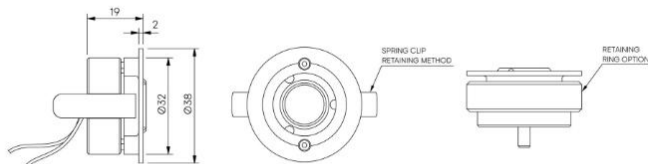

TBC

Attachments _____

None

Mounting Method _____

Mounting TBC

Miniature adjustable recessed lighting fixture for Museum, Gallery and Retail displays.

Product Description

The Iris Type S is an IP65 rated adjustable compact recessed and highly efficient fixture designed to provide precise illumination for Museum, Gallery and Retail applications. Iris Type S is suitable where an airtight seal is required.