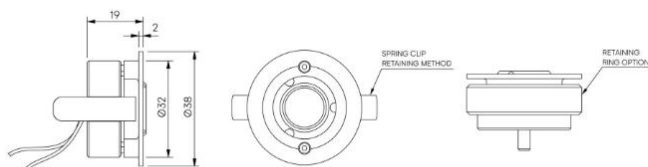

RAL 9010 Pure White

Attachments _____

None

Mounting Method _____

Spring Clip

Miniature adjustable recessed lighting fixture for Museum, Gallery and Retail displays.

Product Description

The Iris Type S is an IP65 rated adjustable compact recessed and highly efficient fixture designed to provide precise illumination for Museum, Gallery and Retail applications. Iris Type S is suitable where an airtight seal is required.