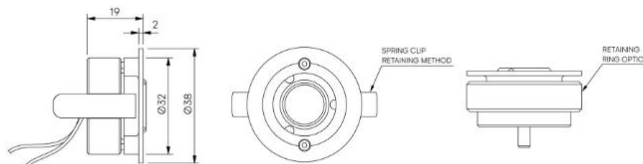

Iris Type S

STD-000071-0015

Configured Product

CCT _____

Beam _____

Finish _____

Attachments _____

Mounting Method _____

Miniature adjustable recessed lighting fixture for Museum, Gallery and Retail displays.

Product Description

The Iris Type S is an IP65 rated adjustable compact recessed and highly efficient fixture designed to provide precise illumination for Museum, Gallery and Retail applications. Iris Type S is suitable where an airtight seal is required.