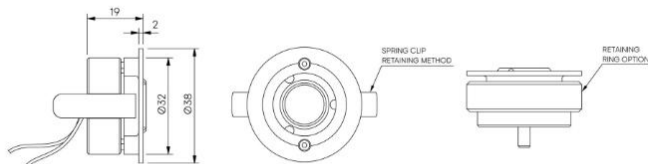

Anodised Black

Attachments _____

None

Mounting Method _____

Spring Clip

Miniature adjustable recessed lighting fixture for Museum, Gallery and Retail displays.

Product Description

The Iris Type S is an IP65 rated adjustable compact recessed and highly efficient fixture designed to provide precise illumination for Museum, Gallery and Retail applications. Iris Type S is suitable where an airtight seal is required.