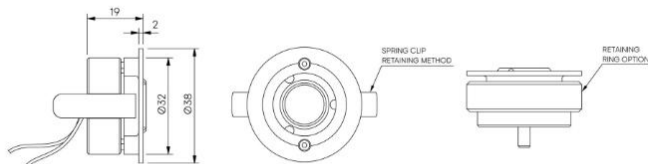

Custom Anodised

Attachments _____

TBC

Mounting Method _____

Custom

Miniature adjustable recessed lighting fixture for Museum, Gallery and Retail displays.

Product Description

The Iris Type S is an IP65 rated adjustable compact recessed and highly efficient fixture designed to provide precise illumination for Museum, Gallery and Retail applications. Iris Type S is suitable where an airtight seal is required.