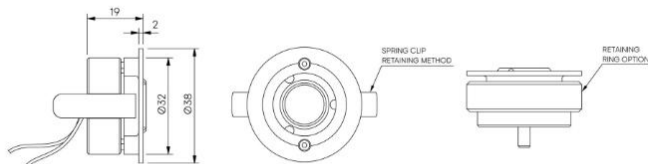

Anodised Clear

Attachments _____

None

Mounting Method _____

Mounting TBC

Miniature adjustable recessed lighting fixture for Museum, Gallery and Retail displays.

Product Description

The Iris Type S is an IP65 rated adjustable compact recessed and highly efficient fixture designed to provide precise illumination for Museum, Gallery and Retail applications. Iris Type S is suitable where an airtight seal is required.