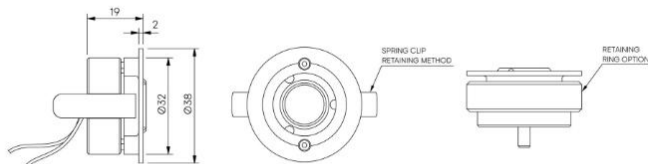

None

Mounting Method \_\_\_\_\_

Mounting TBC

Miniature adjustable recessed lighting fixture for Museum, Gallery and Retail displays.