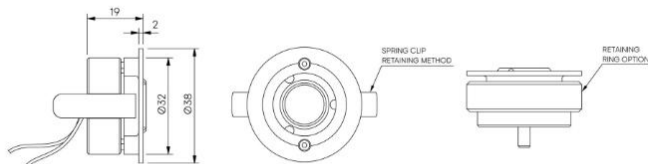

Iris Type S

STD-000071-0001

Configured Product

CCT _____

TBC

Beam _____

TBC

Finish _____

TBC

Attachments _____

TBC

Mounting Method _____

Mounting TBC

Miniature adjustable recessed lighting fixture for Museum, Gallery and Retail displays.

Product Description

The Iris Type S is an IP65 rated adjustable compact recessed and highly efficient fixture designed to provide precise illumination for Museum, Gallery and Retail applications. Iris Type S is suitable where an airtight seal is required.