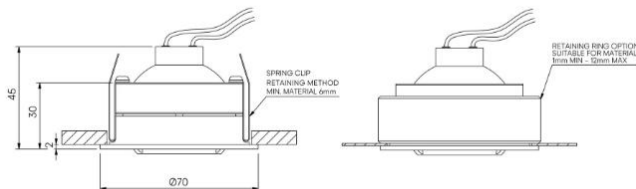

Iris Very Narrow

STD-000070-0012

Configured Product

CCT _____

2700K

Finish _____

TBC

Attachments _____

TBC

Mounting Method _____

Mounting TBC

Compact adjustable recessed lighting fixture for Museum, Gallery and Retail displays.

Product Description

The Very Narrow Iris is an IP66 rated adjustable compact recessed and highly efficient fixture designed to provide precise illumination for Museum, Gallery and Retail applications.

Cut out $\varnothing 64\text{mm}$

Weight 0.33kg

Service Commitment