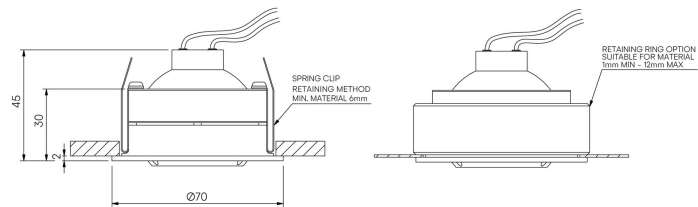

STOANE LIGHTING

EQUIPMENT DESIGN + MANUFACTURE

Iris Very Narrow STD-000070-0010

Compact adjustable recessed lighting fixture for Museum, Gallery and Retail displays.

Product Description

The Very Narrow Iris is an IP66 rated adjustable compact recessed and highly efficient fixture designed to provide precise illumination for Museum, Gallery and Retail applications. With a dedicated Very Narrow beam angle.

STOANE LIGHTING

EQUIPMENT DESIGN + MANUFACTURE

Iris Very Narrow STD-000070-0010

Configured Product

CCT

3000K

Finish

Please contact us for custom finishing requirements