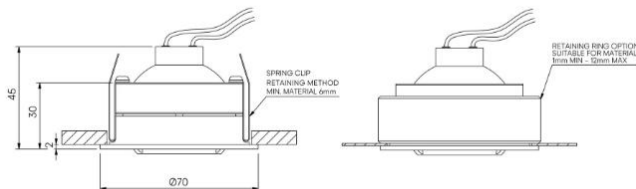

Compact adjustable recessed lighting fixture for Museum, Gallery and Retail displays.

Product Description

The Very Narrow Iris is an IP66 rated adjustable compact recessed and highly efficient fixture designed to provide precise illumination for Museum, Gallery and Retail applications.

With a dedicated Very Narrow beam angle.

Key Features

- Sustainable construction: made from recycled aluminium with a long-lasting anodised finish. Specialist finishes available on request.
- Advanced dimming options: DALI, 0-10V, DMX and Wireless dimming, down to 0.1%.
- High-performance lighting: up to 97 CRI LEDs.

Compliance