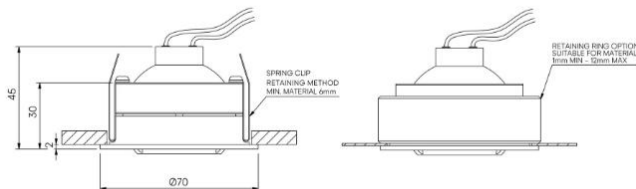

Iris Very Narrow

STD-000070-0007

Configured Product

CCT _____

3000K

Finish _____

TBC

Attachments _____

None

Mounting Method _____

Mounting TBC

Compact adjustable recessed lighting fixture for Museum, Gallery and Retail displays.

Product Description

The Very Narrow Iris is an IP66 rated adjustable compact recessed and highly efficient fixture designed to provide precise illumination for Museum, Gallery and Retail applications.

Cut out $\varnothing 64\text{mm}$

Weight 0.33kg

Service Commitment