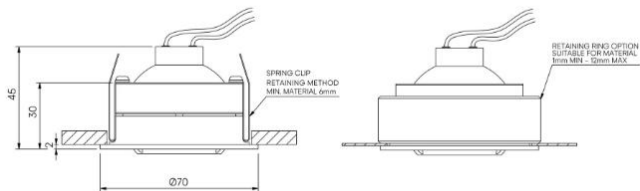

Iris Very Narrow

STD-000070-0004

Configured Product

CCT _____

TBC

Finish _____

Anodised Black

Attachments _____

None

Mounting Method _____

Mounting TBC

Compact adjustable recessed lighting fixture for Museum, Gallery and Retail displays.

Product Description

The Very Narrow Iris is an IP66 rated adjustable compact recessed and highly efficient fixture designed to provide precise illumination for Museum, Gallery and Retail applications.

Cut out $\varnothing 64\text{mm}$

Weight 0.33kg

Service Commitment