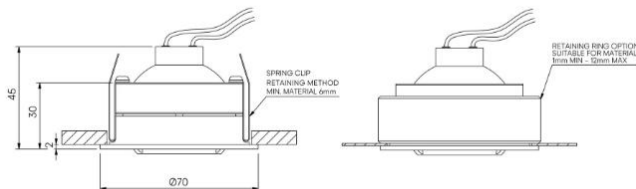

Iris Very Narrow

STD-000070-0003

Configured Product

CCT _____

TBC

Finish _____

TBC

Attachments _____

None

Mounting Method _____

Mounting TBC

Compact adjustable recessed lighting fixture for Museum, Gallery and Retail displays.

Product Description

The Very Narrow Iris is an IP66 rated adjustable compact recessed and highly efficient fixture designed to provide precise illumination for Museum, Gallery and Retail applications.

Cut out $\varnothing 64\text{mm}$

Weight 0.33kg

Service Commitment