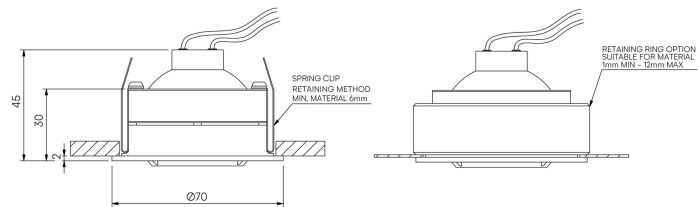

STOANE LIGHTING

EQUIPMENT DESIGN + MANUFACTURE

Iris Very Narrow STD-000070-0003

Compact adjustable recessed lighting fixture for Museum, Gallery and Retail displays.

Product Description

The Very Narrow Iris is an IP66 rated adjustable compact recessed and highly efficient fixture designed to provide precise illumination for Museum, Gallery and Retail applications. With a dedicated Very Narrow beam angle.

STOANE LIGHTING

EQUIPMENT DESIGN + MANUFACTURE

Iris Very Narrow STD-000070-0003

Configured Product

CCT

TBC

Finish

Please contact us for custom finishing requirements