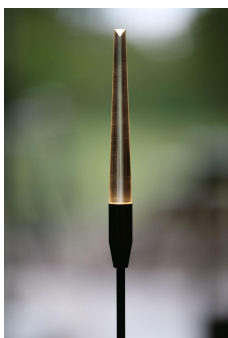

Key Features

- Sustainable construction: made from recycled aluminium with a weather resistant long-lasting anodised and powder-coated finish. Specialist finishes available on request.
- Ability to specify individual stem lengths and bespoke mount plate options to create product clusters.
- Advanced dimming options: DALI, 0-10V, DMX and Wireless dimming, down to 0.1%.
- High-performance lighting: up to 97 CRI LEDs.
- Special SPD LEDs such as Red Orange are available on request.
- Ground spike and fixed mount plate options available for soft and hard landscaping applications.