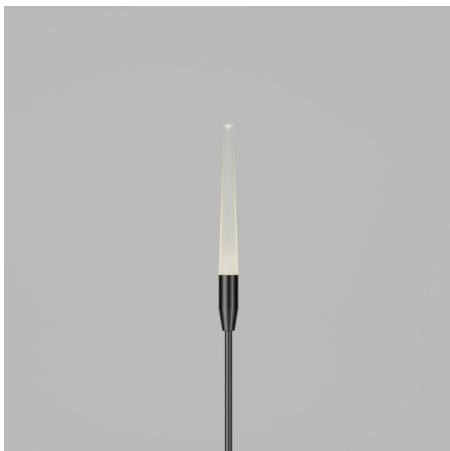

## Firefly

STD-000036-0084

### Configured Product

CCT \_\_\_\_\_

2700K

Length \_\_\_\_\_

300mm

Finish \_\_\_\_\_

TBC

Diffuser \_\_\_\_\_

Frosted

Cable Length \_\_\_\_\_

500mm

Exterior landscape reed light, designed for soft and hard landscaping applications, for enhancing green spaces and pathways. Its slim carbon fibre stem yields in wind to give a gentle sway.

## Product Description

The Firefly is a small form factor IP66 rated exterior reed light, designed to provide a soft, low level 360° lighting distribution via a customised impact resistant frosted diffuser system.