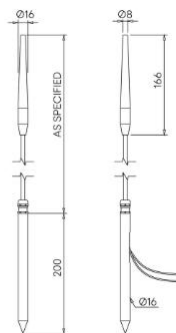

### Configured Product

CCT \_\_\_\_\_

3000K

Length \_\_\_\_\_

300mm

Finish \_\_\_\_\_

Anodised Black

Diffuser \_\_\_\_\_