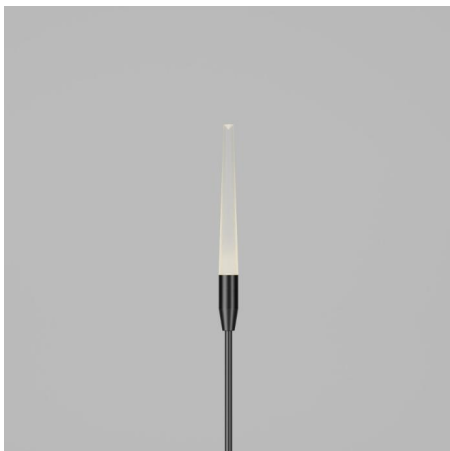

## Firefly

STD-000036-0082

### Configured Product

CCT \_\_\_\_\_

3000K

Length \_\_\_\_\_

300mm

Finish \_\_\_\_\_

Anodised Black

Diffuser \_\_\_\_\_

Frosted

Cable Length \_\_\_\_\_

500mm

Exterior landscape reed light, designed for soft and hard landscaping applications, for enhancing green spaces and pathways. Its slim carbon fibre stem yields in wind to give a gentle sway.

## Product Description

The Firefly is a small form factor IP66 rated exterior reed light, designed to provide a soft, low level 360° lighting distribution via a customised impact resistant frosted diffuser system.