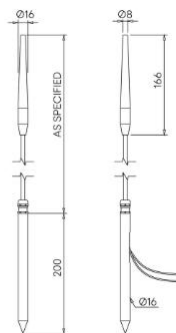

Firefly

STD-000036-0082

Configured Product

CCT _____

3000K

Length _____

300mm

Finish _____

Anodised Black

Diffuser _____

Frosted

Cable Length _____

500mm

Exterior landscape reed light, designed for soft and hard landscaping applications, for enhancing green spaces and pathways. Its slim carbon fibre stem yields in wind to give a gentle sway.