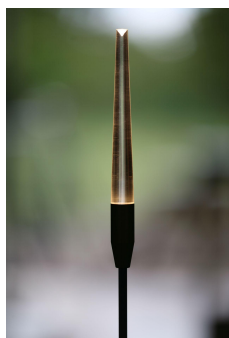

Key Features

- Sustainable construction: made from recycled aluminium with a weather resistant long-lasting anodised and powder-coated finish. Specialist finishes available on request.
- Ability to specify individual stem lengths and bespoke mount plate options to create product clusters.
- Advanced dimming options: DALI, 0-10V, DMX and Wireless dimming, down to 0.1%.
- High-performance lighting: up to 97 CRI LEDs.
- Special SPD LEDs such as Red Orange are available on request.
- Ground spike and fixed mount plate options available for soft and hard landscaping applications.