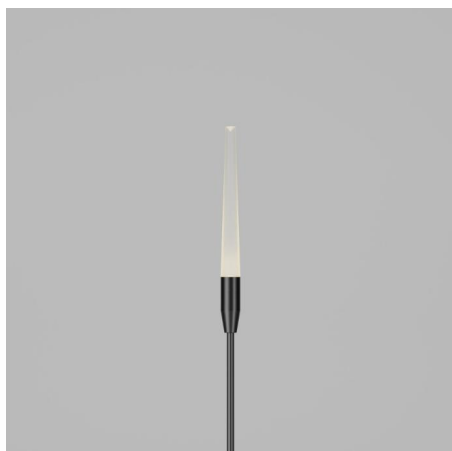

Firefly

STD-000036-0075

Configured Product

CCT _____

2700K

Length _____

500mm

Finish _____

Anodised Black

Diffuser _____

Frosted

Cable Length _____

500mm

Exterior landscape reed light, designed for soft and hard landscaping applications, for enhancing green spaces and pathways. Its slim carbon fibre stem yields in wind to give a gentle sway.

Product Description

The Firefly is a small form factor IP66 rated exterior reed light, designed to provide a soft, low level 360° lighting distribution via a customised impact resistant frosted diffuser system.

Carbon fibre stem to allow movement in the wind, lengths can be individually specified to order.

Key Features

- Sustainable construction: made from recycled aluminium with a weather resistant long-lasting anodised and powder-coated finish. Specialist finishes available on request.
- Ability to specify individual stem lengths and bespoke mount plate options to create product clusters.
- Advanced dimming options: DALI, 0-10V, DMX and Wireless dimming, down to 0.1%.
- High-performance lighting: up to 97 CRI LEDs.
- Special SPD LEDs such as Red Orange are available on request.
- Ground spike and fixed mount plate options available for soft and hard landscaping applications.