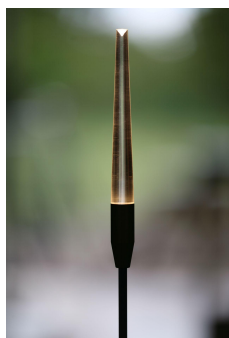

Anodised Black

Diffuser _____

Frosted

Cable Length _____

500mm

Exterior landscape reed light, designed for soft and hard landscaping applications, for enhancing green spaces and pathways. Its slim carbon fibre stem yields in wind to give a gentle sway.

Product Description

The Firefly is a small form factor IP66 rated exterior reed light, designed to provide a soft, low level 360° lighting distribution via a customised impact resistant frosted diffuser system.

Also available with a clear flame polished diffuser to concentrate light at the tip if a "twinkle" effect is desired.

Used to enhance walkways and greenery without overwhelming the natural surroundings.

Carbon fibre stem to allow movement in the wind, lengths can be individually specified to order.

Key Features

- Sustainable construction: made from recycled aluminium with a weather resistant long-lasting anodised and powder-coated finish. Specialist finishes available on request.
- Ability to specify individual stem lengths and bespoke mount plate options to create product clusters.
- Advanced dimming options: DALI, 0-10V, DMX and Wireless dimming, down to 0.1%.
- High-performance lighting: up to 97 CRI LEDs.
- Special SPD LEDs such as Red Orange are available on request.
- Ground spike and fixed mount plate options available for soft and hard landscaping applications.