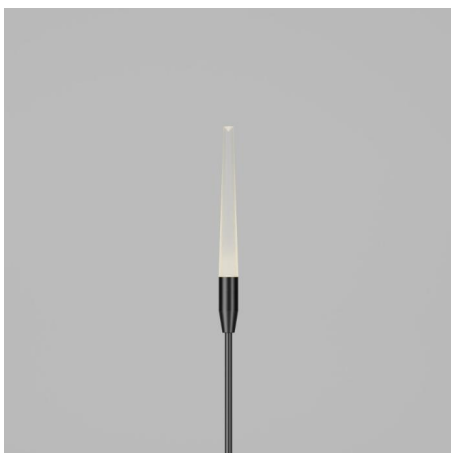

### Configured Product

CCT \_\_\_\_\_

Length \_\_\_\_\_

Finish \_\_\_\_\_

Diffuser \_\_\_\_\_

Cable Length \_\_\_\_\_

Exterior landscape reed light, designed for soft and hard landscaping applications, for enhancing green spaces and pathways. Its slim carbon fibre stem yields in wind to give a gentle sway.

## Product Description

The Firefly is a small form factor IP66 rated exterior reed light, designed to provide a soft, low level 360° lighting distribution via a customised impact resistant frosted diffuser system.

Also available with a clear flame polished diffuser to concentrate light at the tip if a "twinkle" effect is desired.

Used to enhance walkways and greenery without overwhelming the natural surroundings.

## Key Features

- Sustainable construction: made from recycled aluminium with a weather resistant long-lasting anodised and powder-coated finish. Specialist finishes available on request.
- Ability to specify individual stem lengths and bespoke mount plate options to create product clusters.
- Advanced dimming options: DALI, 0-10V, DMX and Wireless dimming, down to 0.1%.
- High-performance lighting: up to 97 CRI LEDs.
- Special SPD LEDs such as Red Orange are available on request.
- Ground spike and fixed mount plate options available for soft and hard landscaping applications.