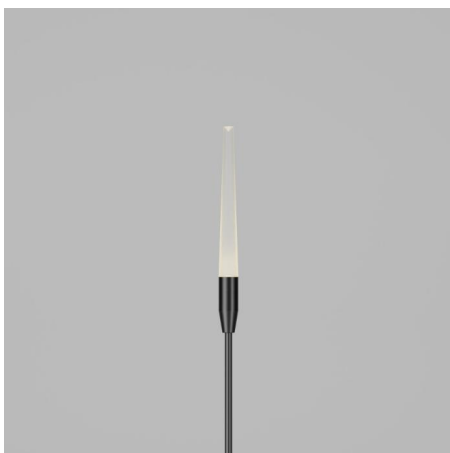

## Firefly

STD-000036-0072

### Configured Product

CCT \_\_\_\_\_

3000K

Length \_\_\_\_\_

TBC

Finish \_\_\_\_\_

Custom Painted

Diffuser \_\_\_\_\_

TBC

Cable Length \_\_\_\_\_

500mm

Exterior landscape reed light, designed for soft and hard landscaping applications, for enhancing green spaces and pathways. Its slim carbon fibre stem yields in wind to give a gentle sway.

## Product Description

The Firefly is a small form factor IP66 rated exterior reed light, designed to provide a soft, low level 360° lighting distribution via a customised impact resistant frosted diffuser system.