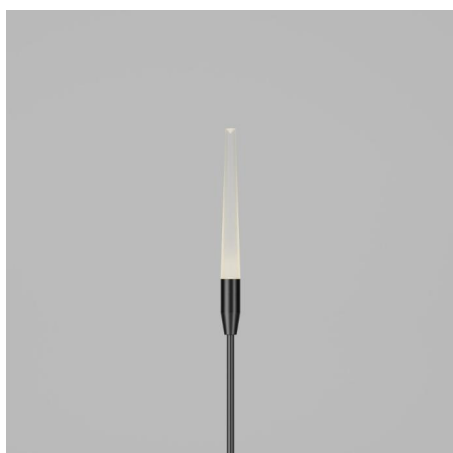

Firefly

STD-000036-0071

Configured Product

CCT _____

3000K

Length _____

Length:

Finish _____

TBC

Diffuser _____

Frosted

Cable Length _____

TBC

Exterior landscape reed light, designed for soft and hard landscaping applications, for enhancing green spaces and pathways. Its slim carbon fibre stem yields in wind to give a gentle sway.

Product Description

The Firefly is a small form factor IP66 rated exterior reed light, designed to provide a soft, low level 360° lighting distribution via a customised impact resistant frosted diffuser system.

Carbon fibre stem to allow movement in the wind, lengths can be individually specified to order.

Key Features

- Sustainable construction: made from recycled aluminium with a weather resistant long-lasting anodised and powder-coated finish. Specialist finishes available on request.
- Ability to specify individual stem lengths and bespoke mount plate options to create product clusters.
- Advanced dimming options: DALI, 0-10V, DMX and Wireless dimming, down to 0.1%.
- High-performance lighting: up to 97 CRI LEDs.
- Special SPD LEDs such as Red Orange are available on request.
- Ground spike and fixed mount plate options available for soft and hard landscaping applications.