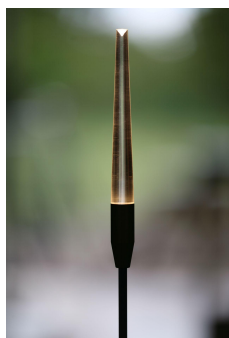

TBC

Diffuser _____

Frosted

Cable Length _____

TBC

Exterior landscape reed light, designed for soft and hard landscaping applications, for enhancing green spaces and pathways. Its slim carbon fibre stem yields in wind to give a gentle sway.

Product Description

The Firefly is a small form factor IP66 rated exterior reed light, designed to provide a soft, low level 360° lighting distribution via a customised impact resistant frosted diffuser system.

Also available with a clear flame polished diffuser to concentrate light at the tip if a "twinkle" effect is desired.

Used to enhance walkways and greenery without overwhelming the natural surroundings.

Carbon fibre stem to allow movement in the wind, lengths can be individually specified to order.

Key Features

- Sustainable construction: made from recycled aluminium with a weather resistant long-lasting anodised and powder-coated finish. Specialist finishes available on request.
- Ability to specify individual stem lengths and bespoke mount plate options to create product clusters.
- Advanced dimming options: DALI, 0-10V, DMX and Wireless dimming, down to 0.1%.
- High-performance lighting: up to 97 CRI LEDs.
- Special SPD LEDs such as Red Orange are available on request.
- Ground spike and fixed mount plate options available for soft and hard landscaping applications.