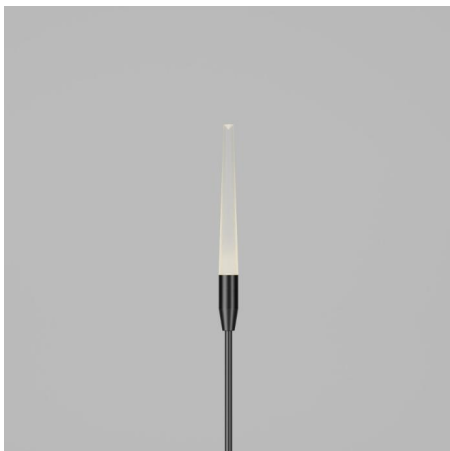

## Firefly

STD-000036-0070

### Configured Product

CCT \_\_\_\_\_

3000K

Length \_\_\_\_\_

1000mm

Finish \_\_\_\_\_

TBC

Diffuser \_\_\_\_\_

Frosted

Cable Length \_\_\_\_\_

TBC

Exterior landscape reed light, designed for soft and hard landscaping applications, for enhancing green spaces and pathways. Its slim carbon fibre stem yields in wind to give a gentle sway.

## Product Description

The Firefly is a small form factor IP66 rated exterior reed light, designed to provide a soft, low level 360° lighting distribution via a customised impact resistant frosted diffuser system.