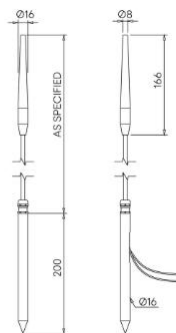

Firefly

STD-000036-0069

Configured Product

CCT _____

3000K

Length _____

500mm

Finish _____

Anodised Black

Diffuser _____

Frosted

Cable Length _____

500mm

Exterior landscape reed light, designed for soft and hard landscaping applications, for enhancing green spaces and pathways. Its slim carbon fibre stem yields in wind to give a gentle sway.