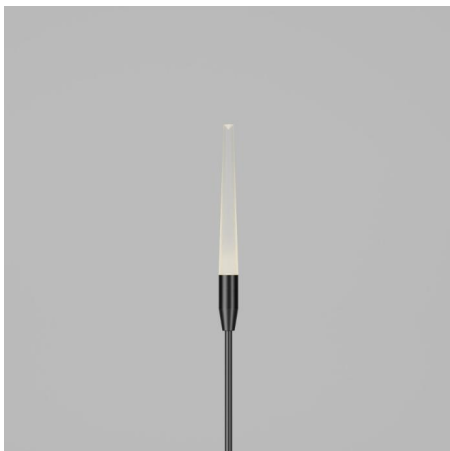

## Firefly

STD-000036-0066

### Configured Product

CCT \_\_\_\_\_

2700K

Length \_\_\_\_\_

300mm

Finish \_\_\_\_\_

Anodised Black

Diffuser \_\_\_\_\_

Frosted

Cable Length \_\_\_\_\_

500mm

Exterior landscape reed light, designed for soft and hard landscaping applications, for enhancing green spaces and pathways. Its slim carbon fibre stem yields in wind to give a gentle sway.

## Product Description

The Firefly is a small form factor IP66 rated exterior reed light, designed to provide a soft, low level 360° lighting distribution via a customised impact resistant frosted diffuser system.