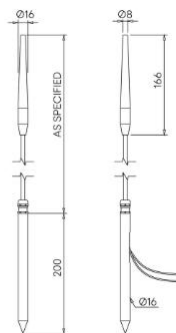

Firefly

STD-000036-0065

Configured Product

CCT _____

2700K

Length _____

750mm

Finish _____

Anodised Clear

Diffuser _____

Frosted

Cable Length _____

500mm

Exterior landscape reed light, designed for soft and hard landscaping applications, for enhancing green spaces and pathways. Its slim carbon fibre stem yields in wind to give a gentle sway.