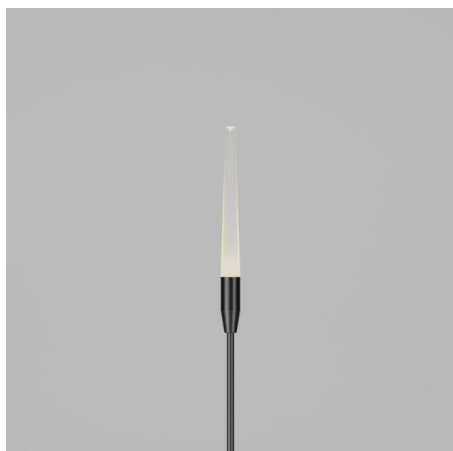

## Firefly

STD-000036-0064

Frosted

Cable Length \_\_\_\_\_

500mm

Exterior landscape reed light, designed for soft and hard landscaping applications, for enhancing green spaces and pathways. Its slim carbon fibre stem yields in wind to give a gentle sway.

### Product Description

The Firefly is a small form factor IP66 rated exterior reed light, designed to provide a soft, low level 360° lighting distribution via a customised impact resistant frosted diffuser system.

### Key Features

- Sustainable construction: made from recycled aluminium with a weather resistant long-lasting anodised and powder-coated finish. Specialist finishes available on request.
- Ability to specify individual stem lengths and bespoke mount plate options to create product clusters.
- Advanced dimming options: DALI, 0-10V, DMX and Wireless dimming, down to 0.1%.
- High-performance lighting: up to 97 CRI LEDs.
- Special SPD LEDs such as Red Orange are available on request.
- Ground spike and fixed mount plate options available for soft and hard landscaping applications.