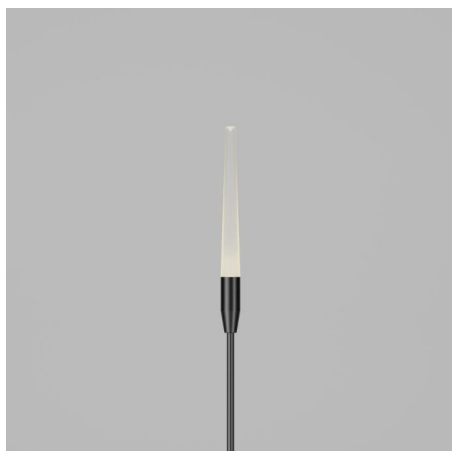

## Firefly

STD-000036-0063

### Configured Product

CCT \_\_\_\_\_

2700K

Length \_\_\_\_\_

TBC

Finish \_\_\_\_\_

Anodised Black

Diffuser \_\_\_\_\_

Frosted

Cable Length \_\_\_\_\_

500mm

Exterior landscape reed light, designed for soft and hard landscaping applications, for enhancing green spaces and pathways. Its slim carbon fibre stem yields in wind to give a gentle sway.

### Product Description

The Firefly is a small form factor IP66 rated exterior reed light, designed to provide a soft, low level 360° lighting distribution via a customised impact resistant frosted diffuser system.