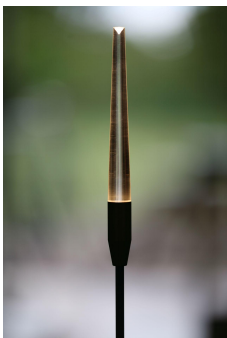

Anodised Black

Diffuser _____

TBC

Cable Length _____

500mm

Exterior landscape reed light, designed for soft and hard landscaping applications, for enhancing green spaces and pathways. Its slim carbon fibre stem yields in wind to give a gentle sway.

Product Description

The Firefly is a small form factor IP66 rated exterior reed light, designed to provide a soft, low level 360° lighting distribution via a customised impact resistant frosted diffuser system.

Also available with a clear flame polished diffuser to concentrate light at the tip if a "twinkle" effect is desired.

Used to enhance walkways and greenery without overwhelming the natural surroundings.

Carbon fibre stem to allow movement in the wind, lengths can be individually specified to order.

Key Features

- Sustainable construction: made from recycled aluminium with a weather resistant long-lasting anodised and powder-coated finish. Specialist finishes available on request.
- Ability to specify individual stem lengths and bespoke mount plate options to create product clusters.
- Advanced dimming options: DALI, 0-10V, DMX and Wireless dimming, down to 0.1%.
- High-performance lighting: up to 97 CRI LEDs.
- Special SPD LEDs such as Red Orange are available on request.
- Ground spike and fixed mount plate options available for soft and hard landscaping applications.