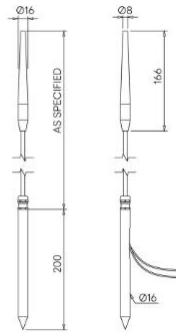

Firefly

STD-000036-0062

Configured Product

CCT _____

2700K

Length _____

500mm

Finish _____

Anodised Black

Diffuser _____

TBC

Cable Length _____

500mm

Exterior landscape reed light, designed for soft and hard landscaping applications, for enhancing green spaces and pathways. Its slim carbon fibre stem yields in wind to give a gentle sway.