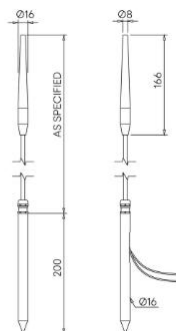

Exterior landscape reed light, designed for soft and hard landscaping applications, for enhancing green spaces and pathways. Its slim carbon fibre stem yields in wind to give a gentle sway.

Product Description

The Firefly is a small form factor IP66 rated exterior reed light, designed to provide a soft, low level 360° lighting distribution via a customised impact resistant frosted diffuser system.

Also available with a clear flame polished diffuser to concentrate light at the tip if a "twinkle" effect is desired.

Used to enhance walkways and greenery without overwhelming the natural surroundings.

Carbon fibre stem to allow movement in the wind, lengths can be individually specified to order.

Key Features

- Sustainable construction: made from recycled aluminium with a weather resistant long-lasting anodised and powder-coated finish. Specialist finishes available on request.
- Ability to specify individual stem lengths and bespoke mount plate options to create product clusters.
- Advanced dimming options: DALI, 0-10V, DMX and Wireless dimming, down to 0.1%.
- High-performance lighting: up to 97 CRI LEDs.
- Special SPD LEDs such as Red Orange are available on request.
- Ground spike and fixed mount plate options available for soft and hard landscaping applications.