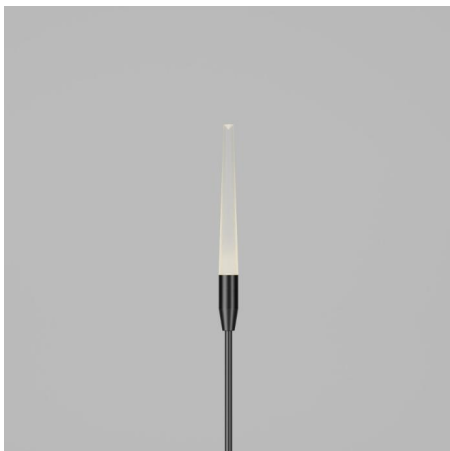

Firefly

STD-000036-0058

Configured Product

CCT _____

2700K

Length _____

1000mm

Finish _____

Anodised Black

Diffuser _____

Frosted

Cable Length _____

500mm

Exterior landscape reed light, designed for soft and hard landscaping applications, for enhancing green spaces and pathways. Its slim carbon fibre stem yields in wind to give a gentle sway.

Product Description

The Firefly is a small form factor IP66 rated exterior reed light, designed to provide a soft, low level 360° lighting distribution via a customised impact resistant frosted diffuser system.

Carbon fibre stem to allow movement in the wind, lengths can be individually specified to order.

Key Features

- Sustainable construction: made from recycled aluminium with a weather resistant long-lasting anodised and powder-coated finish. Specialist finishes available on request.
- Ability to specify individual stem lengths and bespoke mount plate options to create product clusters.
- Advanced dimming options: DALI, 0-10V, DMX and Wireless dimming, down to 0.1%.
- High-performance lighting: up to 97 CRI LEDs.
- Special SPD LEDs such as Red Orange are available on request.
- Ground spike and fixed mount plate options available for soft and hard landscaping applications.