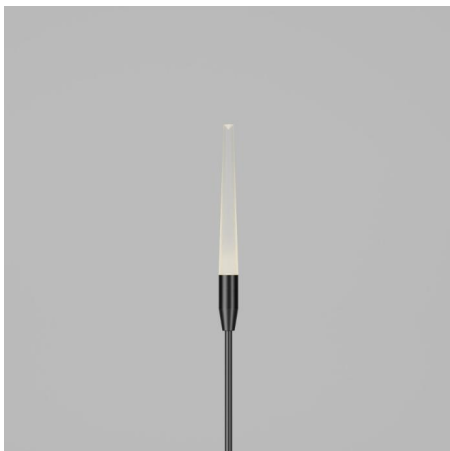

## Firefly

STD-000036-0058

### Configured Product

CCT \_\_\_\_\_

2700K

Length \_\_\_\_\_

1000mm

Finish \_\_\_\_\_

Anodised Black

Diffuser \_\_\_\_\_

Frosted

Cable Length \_\_\_\_\_

500mm

Exterior landscape reed light, designed for soft and hard landscaping applications, for enhancing green spaces and pathways. Its slim carbon fibre stem yields in wind to give a gentle sway.

## Product Description

The Firefly is a small form factor IP66 rated exterior reed light, designed to provide a soft, low level 360° lighting distribution via a customised impact resistant frosted diffuser system.