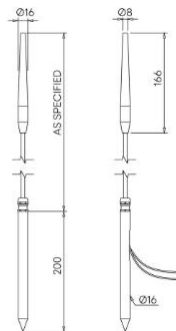

Firefly

STD-000036-0056

Configured Product

CCT _____

2700K

Length _____

500mm

Finish _____

Anodised Clear

Diffuser _____

Frosted

Cable Length _____

500mm

Exterior landscape reed light, designed for soft and hard landscaping applications, for enhancing green spaces and pathways. Its slim carbon fibre stem yields in wind to give a gentle sway.