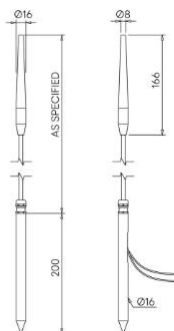

Firefly

STD-000036-0056

Configured Product

CCT _____

2700K

Length _____

500mm

Finish _____

Anodised Clear

Diffuser _____

Frosted

Cable Length _____

500mm

Exterior landscape reed light, designed for soft and hard landscaping applications, for enhancing green spaces and pathways. Its slim carbon fibre stem yields in wind to give a gentle sway.

Product Description

The Firefly is a small form factor IP66 rated exterior reed light, designed to provide a soft, low level 360° lighting distribution via a customised impact resistant frosted diffuser system.