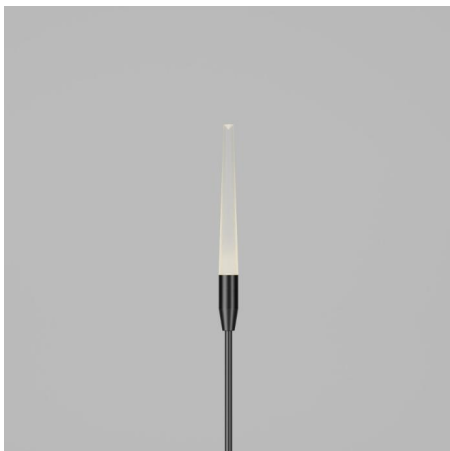

Firefly

STD-000036-0056

Configured Product

CCT _____

2700K

Length _____

500mm

Finish _____

Anodised Clear

Diffuser _____

Frosted

Cable Length _____

500mm

Exterior landscape reed light, designed for soft and hard landscaping applications, for enhancing green spaces and pathways. Its slim carbon fibre stem yields in wind to give a gentle sway.

Product Description

The Firefly is a small form factor IP66 rated exterior reed light, designed to provide a soft, low level 360° lighting distribution via a customised impact resistant frosted diffuser system.

Carbon fibre stem to allow movement in the wind, lengths can be individually specified to order.

Key Features

- Sustainable construction: made from recycled aluminium with a weather resistant long-lasting anodised and powder-coated finish. Specialist finishes available on request.
- Ability to specify individual stem lengths and bespoke mount plate options to create product clusters.
- Advanced dimming options: DALI, 0-10V, DMX and Wireless dimming, down to 0.1%.
- High-performance lighting: up to 97 CRI LEDs.
- Special SPD LEDs such as Red Orange are available on request.
- Ground spike and fixed mount plate options available for soft and hard landscaping applications.