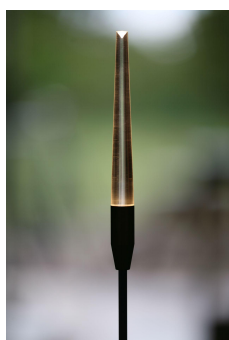

TBC

Diffuser _____

Frosted

Cable Length _____

500mm

Exterior landscape reed light, designed for soft and hard landscaping applications, for enhancing green spaces and pathways. Its slim carbon fibre stem yields in wind to give a gentle sway.

Product Description

The Firefly is a small form factor IP66 rated exterior reed light, designed to provide a soft, low level 360° lighting distribution via a customised impact resistant frosted diffuser system.

Also available with a clear flame polished diffuser to concentrate light at the tip if a "twinkle" effect is desired.

Used to enhance walkways and greenery without overwhelming the natural surroundings.

Carbon fibre stem to allow movement in the wind, lengths can be individually specified to order.

Key Features

- Sustainable construction: made from recycled aluminium with a weather resistant long-lasting anodised and powder-coated finish. Specialist finishes available on request.
- Ability to specify individual stem lengths and bespoke mount plate options to create product clusters.
- Advanced dimming options: DALI, 0-10V, DMX and Wireless dimming, down to 0.1%.
- High-performance lighting: up to 97 CRI LEDs.
- Special SPD LEDs such as Red Orange are available on request.
- Ground spike and fixed mount plate options available for soft and hard landscaping applications.