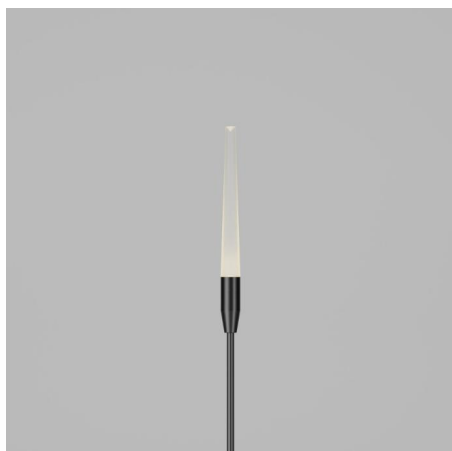

Firefly

STD-000036-0051

Configured Product

CCT _____

2700K

Length _____

Standard Length

Finish _____

TBC

Diffuser _____

Frosted

Cable Length _____

500mm

Exterior landscape reed light, designed for soft and hard landscaping applications, for enhancing green spaces and pathways. Its slim carbon fibre stem yields in wind to give a gentle sway.

Product Description

The Firefly is a small form factor IP66 rated exterior reed light, designed to provide a soft, low level 360° lighting distribution via a customised impact resistant frosted diffuser system.

Carbon fibre stem to allow movement in the wind, lengths can be individually specified to order.

Key Features

- Sustainable construction: made from recycled aluminium with a weather resistant long-lasting anodised and powder-coated finish. Specialist finishes available on request.
- Ability to specify individual stem lengths and bespoke mount plate options to create product clusters.
- Advanced dimming options: DALI, 0-10V, DMX and Wireless dimming, down to 0.1%.
- High-performance lighting: up to 97 CRI LEDs.
- Special SPD LEDs such as Red Orange are available on request.
- Ground spike and fixed mount plate options available for soft and hard landscaping applications.