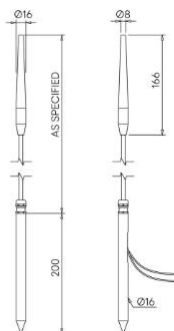

Exterior landscape reed light, designed for soft and hard landscaping applications, for enhancing green spaces and pathways. Its slim carbon fibre stem yields in wind to give a gentle sway.

Product Description

The Firefly is a small form factor IP66 rated exterior reed light, designed to provide a soft, low level 360° lighting distribution via a customised impact resistant frosted diffuser system.

Also available with a clear flame polished diffuser to concentrate light at the tip if a "twinkle" effect is desired.

Used to enhance walkways and greenery without overwhelming the natural surroundings.

Carbon fibre stem to allow movement in the wind, lengths can be individually specified to order.

Key Features

- Sustainable construction: made from recycled aluminium with a weather resistant long-lasting anodised and powder-coated finish. Specialist finishes available on request.
- Ability to specify individual stem lengths and bespoke mount plate options to create product clusters.
- Advanced dimming options: DALI, 0-10V, DMX and Wireless dimming, down to 0.1%.
- High-performance lighting: up to 97 CRI LEDs.
- Special SPD LEDs such as Red Orange are available on request.
- Ground spike and fixed mount plate options available for soft and hard landscaping applications.