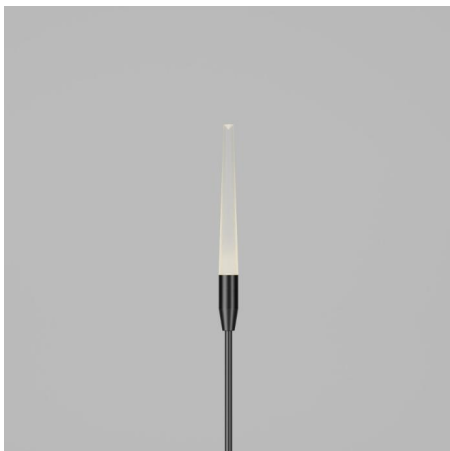

Firefly

STD-000036-0049

Configured Product

CCT _____

2700K

Length _____

Length:

Finish _____

Custom Painted

Diffuser _____

Frosted

Cable Length _____

TBC

Exterior landscape reed light, designed for soft and hard landscaping applications, for enhancing green spaces and pathways. Its slim carbon fibre stem yields in wind to give a gentle sway.

Product Description

The Firefly is a small form factor IP66 rated exterior reed light, designed to provide a soft, low level 360° lighting distribution via a customised impact resistant frosted diffuser system.

Carbon fibre stem to allow movement in the wind, lengths can be individually specified to order.

Key Features

- Sustainable construction: made from recycled aluminium with a weather resistant long-lasting anodised and powder-coated finish. Specialist finishes available on request.
- Ability to specify individual stem lengths and bespoke mount plate options to create product clusters.
- Advanced dimming options: DALI, 0-10V, DMX and Wireless dimming, down to 0.1%.
- High-performance lighting: up to 97 CRI LEDs.
- Special SPD LEDs such as Red Orange are available on request.
- Ground spike and fixed mount plate options available for soft and hard landscaping applications.