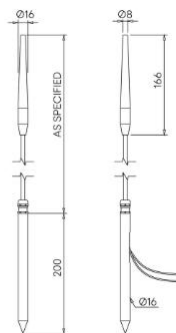

Exterior landscape reed light, designed for soft and hard landscaping applications, for enhancing green spaces and pathways. Its slim carbon fibre stem yields in wind to give a gentle sway.

Product Description

The Firefly is a small form factor IP66 rated exterior reed light, designed to provide a soft, low level 360° lighting distribution via a customised impact resistant frosted diffuser system.

Also available with a clear flame polished diffuser to concentrate light at the tip if a "twinkle" effect is desired.

Used to enhance walkways and greenery without overwhelming the natural surroundings.

Carbon fibre stem to allow movement in the wind, lengths can be individually specified to order.

Key Features

- Sustainable construction: made from recycled aluminium with a weather resistant long-lasting anodised and powder-coated finish. Specialist finishes available on request.
- Ability to specify individual stem lengths and bespoke mount plate options to create product clusters.
- Advanced dimming options: DALI, 0-10V, DMX and Wireless dimming, down to 0.1%.
- High-performance lighting: up to 97 CRI LEDs.
- Special SPD LEDs such as Red Orange are available on request.
- Ground spike and fixed mount plate options available for soft and hard landscaping applications.