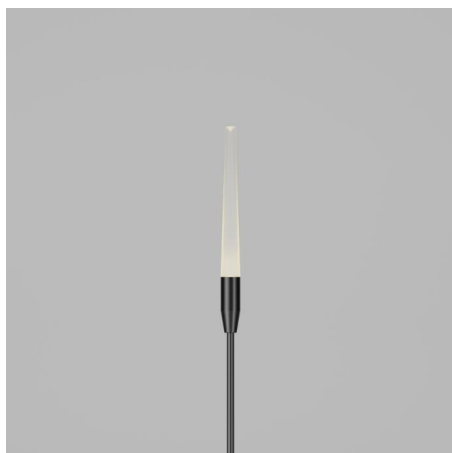

## Firefly

STD-000036-0041

### Configured Product

CCT \_\_\_\_\_

2700K

Length \_\_\_\_\_

TBC

Finish \_\_\_\_\_

TBC

Diffuser \_\_\_\_\_

Frosted

Cable Length \_\_\_\_\_

500mm

Exterior landscape reed light, designed for soft and hard landscaping applications, for enhancing green spaces and pathways. Its slim carbon fibre stem yields in wind to give a gentle sway.

## Product Description

The Firefly is a small form factor IP66 rated exterior reed light, designed to provide a soft, low level 360° lighting distribution via a customised impact resistant frosted diffuser system.