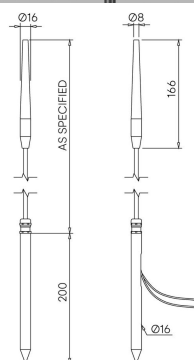

Firefly STD-000036-0041

Exterior landscape reed light, designed for soft and hard landscaping applications, for enhancing green spaces and pathways. Its slim carbon fibre stem yields in wind to give a gentle sway.

Product Description

The Firefly is a small form factor IP66 rated exterior reed light, designed to provide a soft, low level 360° lighting distribution via a customised impact resistant frosted diffuser system.

Also available with a clear flame polished diffuser to concentrate light at the tip if a "twinkle" effect is desired.

Used to enhance walkways and greenery without overwhelming the natural surroundings.

Carbon fibre stem to allow movement in the wind, lengths can be individually specified to order.

Key Features

- Sustainable construction: made from recycled aluminium with a weather resistant long-lasting anodised and powder-coated finish. Specialist finishes available on request.
- Ability to specify individual stem lengths and bespoke mount plate options to create product clusters.
- Advanced dimming options: DALI, 0-10V, DMX and Wireless dimming, down to 0.1%.
- High-performance lighting: up to 97 CRI LEDs.
- Special SPD LEDs such as Red Orange are available on request.
- Ground spike and fixed mount plate options available for soft and hard landscaping applications.