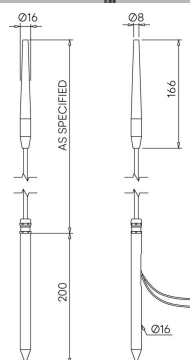

Product Description

The Firefly is a small form factor IP66 rated exterior reed light, designed to provide a soft, low level 360° lighting distribution via a customised impact resistant frosted diffuser system.

STOANE LIGHTING

EQUIPMENT DESIGN + MANUFACTURE

Firefly STD-000036-0038

Configured Product

CCT

3000K

Length

Height can be specified to order. Allow 200mm for ground spike.

Length:

Finish

Please contact us for custom finishing requirements

TBC

Diffuser

Frosted

Cable Length

500mm