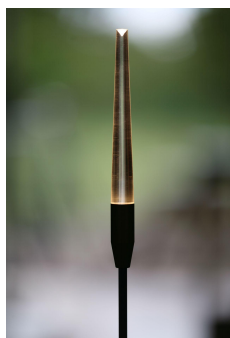

TBC

Diffuser _____

Frosted

Cable Length _____

500mm

Exterior landscape reed light, designed for soft and hard landscaping applications, for enhancing green spaces and pathways. Its slim carbon fibre stem yields in wind to give a gentle sway.

Product Description

The Firefly is a small form factor IP66 rated exterior reed light, designed to provide a soft, low level 360° lighting distribution via a customised impact resistant frosted diffuser system.

Also available with a clear flame polished diffuser to concentrate light at the tip if a "twinkle" effect is desired.

Used to enhance walkways and greenery without overwhelming the natural surroundings.

Carbon fibre stem to allow movement in the wind, lengths can be individually specified to order.

Key Features

- Sustainable construction: made from recycled aluminium with a weather resistant long-lasting anodised and powder-coated finish. Specialist finishes available on request.
- Ability to specify individual stem lengths and bespoke mount plate options to create product clusters.
- Advanced dimming options: DALI, 0-10V, DMX and Wireless dimming, down to 0.1%.
- High-performance lighting: up to 97 CRI LEDs.
- Special SPD LEDs such as Red Orange are available on request.
- Ground spike and fixed mount plate options available for soft and hard landscaping applications.