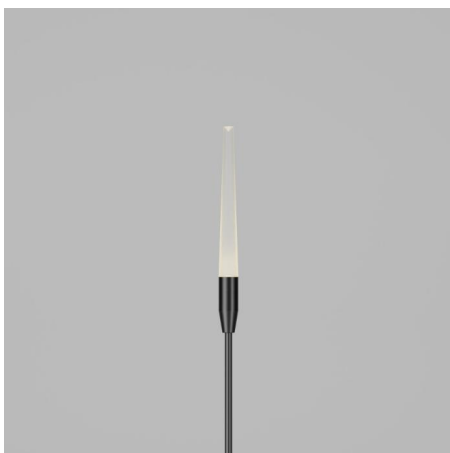

## Firefly

STD-000036-0038

### Configured Product

CCT \_\_\_\_\_

3000K

Length \_\_\_\_\_

Length:

Finish \_\_\_\_\_

TBC

Diffuser \_\_\_\_\_

Frosted

Cable Length \_\_\_\_\_

500mm

Exterior landscape reed light, designed for soft and hard landscaping applications, for enhancing green spaces and pathways. Its slim carbon fibre stem yields in wind to give a gentle sway.

## Product Description

The Firefly is a small form factor IP66 rated exterior reed light, designed to provide a soft, low level 360° lighting distribution via a customised impact resistant frosted diffuser system.