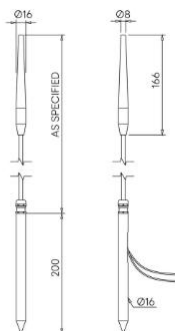

Exterior landscape reed light, designed for soft and hard landscaping applications, for enhancing green spaces and pathways. Its slim carbon fibre stem yields in wind to give a gentle sway.

Product Description

The Firefly is a small form factor IP66 rated exterior reed light, designed to provide a soft, low level 360° lighting distribution via a customised impact resistant frosted diffuser system.

Also available with a clear flame polished diffuser to concentrate light at the tip if a "twinkle" effect is desired.

Used to enhance walkways and greenery without overwhelming the natural surroundings.

Carbon fibre stem to allow movement in the wind, lengths can be individually specified to order.

Key Features

- Sustainable construction: made from recycled aluminium with a weather resistant long-lasting anodised and powder-coated finish. Specialist finishes available on request.
- Ability to specify individual stem lengths and bespoke mount plate options to create product clusters.
- Advanced dimming options: DALI, 0-10V, DMX and Wireless dimming, down to 0.1%.
- High-performance lighting: up to 97 CRI LEDs.
- Special SPD LEDs such as Red Orange are available on request.
- Ground spike and fixed mount plate options available for soft and hard landscaping applications.