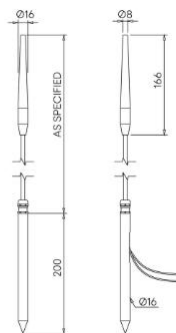

Firefly

STD-000036-0037

Configured Product

CCT _____

3000K

Length _____

Length:

Finish _____

Custom

Diffuser _____

Frosted

Cable Length _____

500mm

Exterior landscape reed light, designed for soft and hard landscaping applications, for enhancing green spaces and pathways. Its slim carbon fibre stem yields in wind to give a gentle sway.