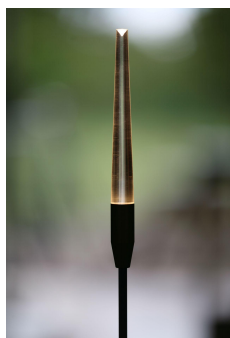

Anodised Black

Diffuser _____

TBC

Cable Length _____

500mm

Exterior landscape reed light, designed for soft and hard landscaping applications, for enhancing green spaces and pathways. Its slim carbon fibre stem yields in wind to give a gentle sway.

Product Description

The Firefly is a small form factor IP66 rated exterior reed light, designed to provide a soft, low level 360° lighting distribution via a customised impact resistant frosted diffuser system.

Also available with a clear flame polished diffuser to concentrate light at the tip if a "twinkle" effect is desired.

Used to enhance walkways and greenery without overwhelming the natural surroundings.

Carbon fibre stem to allow movement in the wind, lengths can be individually specified to order.

Key Features

- Sustainable construction: made from recycled aluminium with a weather resistant long-lasting anodised and powder-coated finish. Specialist finishes available on request.
- Ability to specify individual stem lengths and bespoke mount plate options to create product clusters.
- Advanced dimming options: DALI, 0-10V, DMX and Wireless dimming, down to 0.1%.
- High-performance lighting: up to 97 CRI LEDs.
- Special SPD LEDs such as Red Orange are available on request.
- Ground spike and fixed mount plate options available for soft and hard landscaping applications.