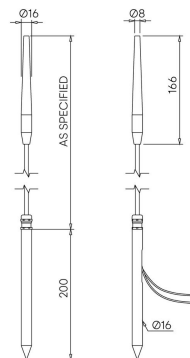

Product Description

The Firefly is a small form factor IP66 rated exterior reed light, designed to provide a soft, low level 360° lighting distribution via a customised impact resistant frosted diffuser system.

STOANE LIGHTING

EQUIPMENT DESIGN + MANUFACTURE

Firefly STD-000036-0033

Configured Product

CCT

2700K

Length

Height can be specified to order. Allow 200mm for ground spike.