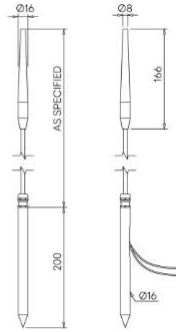

Exterior landscape reed light, designed for soft and hard landscaping applications, for enhancing green spaces and pathways. Its slim carbon fibre stem yields in wind to give a gentle sway.

Product Description

The Firefly is a small form factor IP66 rated exterior reed light, designed to provide a soft, low level 360° lighting distribution via a customised impact resistant frosted diffuser system.

Also available with a clear flame polished diffuser to concentrate light at the tip if a "twinkle" effect is desired.

Used to enhance walkways and greenery without overwhelming the natural surroundings.

Carbon fibre stem to allow movement in the wind, lengths can be individually specified to order.

Key Features

- Sustainable construction: made from recycled aluminium with a weather resistant long-lasting anodised and powder-coated finish. Specialist finishes available on request.
- Ability to specify individual stem lengths and bespoke mount plate options to create product clusters.
- Advanced dimming options: DALI, 0-10V, DMX and Wireless dimming, down to 0.1%.
- High-performance lighting: up to 97 CRI LEDs.
- Special SPD LEDs such as Red Orange are available on request.
- Ground spike and fixed mount plate options available for soft and hard landscaping applications.