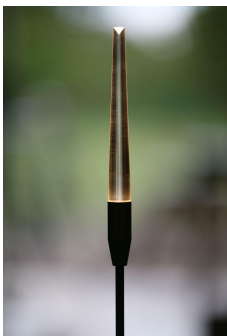

Key Features

- Sustainable construction: made from recycled aluminium with a weather resistant long-lasting anodised and powder-coated finish. Specialist finishes available on request.
- Ability to specify individual stem lengths and bespoke mount plate options to create product clusters.
- Advanced dimming options: DALI, 0-10V, DMX and Wireless dimming, down to 0.1%.
- High-performance lighting: up to 97 CRI LEDs.
- Special SPD LEDs such as Red Orange are available on request.
- Ground spike and fixed mount plate options available for soft and hard landscaping applications.