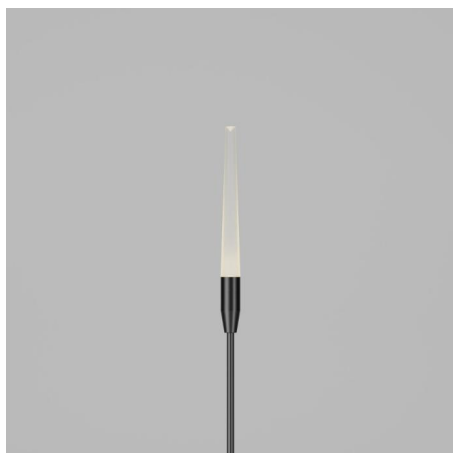

## Firefly

STD-000036-0028

### Configured Product

CCT \_\_\_\_\_

3000K

Length \_\_\_\_\_

TBC

Finish \_\_\_\_\_

TBC

Diffuser \_\_\_\_\_

TBC

Cable Length \_\_\_\_\_

TBC

Exterior landscape reed light, designed for soft and hard landscaping applications, for enhancing green spaces and pathways. Its slim carbon fibre stem yields in wind to give a gentle sway.

## Product Description

The Firefly is a small form factor IP66 rated exterior reed light, designed to provide a soft, low level 360° lighting distribution via a customised impact resistant frosted diffuser system.