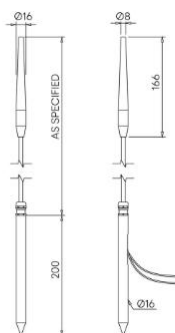

Exterior landscape reed light, designed for soft and hard landscaping applications, for enhancing green spaces and pathways. Its slim carbon fibre stem yields in wind to give a gentle sway.

Product Description

The Firefly is a small form factor IP66 rated exterior reed light, designed to provide a soft, low level 360° lighting distribution via a customised impact resistant frosted diffuser system.

Also available with a clear flame polished diffuser to concentrate light at the tip if a "twinkle" effect is desired.

Used to enhance walkways and greenery without overwhelming the natural surroundings.

Carbon fibre stem to allow movement in the wind, lengths can be individually specified to order.

Key Features

- Sustainable construction: made from recycled aluminium with a weather resistant long-lasting anodised and powder-coated finish. Specialist finishes available on request.
- Ability to specify individual stem lengths and bespoke mount plate options to create product clusters.
- Advanced dimming options: DALI, 0-10V, DMX and Wireless dimming, down to 0.1%.
- High-performance lighting: up to 97 CRI LEDs.
- Special SPD LEDs such as Red Orange are available on request.
- Ground spike and fixed mount plate options available for soft and hard landscaping applications.