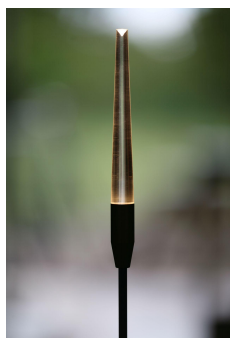

Key Features

- Sustainable construction: made from recycled aluminium with a weather resistant long-lasting anodised and powder-coated finish. Specialist finishes available on request.
- Ability to specify individual stem lengths and bespoke mount plate options to create product clusters.
- Advanced dimming options: DALI, 0-10V, DMX and Wireless dimming, down to 0.1%.
- High-performance lighting: up to 97 CRI LEDs.
- Special SPD LEDs such as Red Orange are available on request.
- Ground spike and fixed mount plate options available for soft and hard landscaping applications.