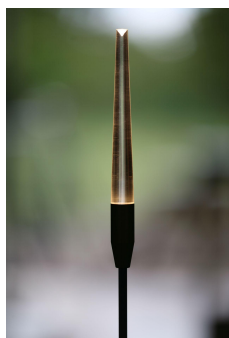

Anodised Clear

Diffuser _____

Frosted

Cable Length _____

500mm

Exterior landscape reed light, designed for soft and hard landscaping applications, for enhancing green spaces and pathways. Its slim carbon fibre stem yields in wind to give a gentle sway.

Product Description

The Firefly is a small form factor IP66 rated exterior reed light, designed to provide a soft, low level 360° lighting distribution via a customised impact resistant frosted diffuser system.

Also available with a clear flame polished diffuser to concentrate light at the tip if a "twinkle" effect is desired.

Used to enhance walkways and greenery without overwhelming the natural surroundings.

Carbon fibre stem to allow movement in the wind, lengths can be individually specified to order.

Key Features

- Sustainable construction: made from recycled aluminium with a weather resistant long-lasting anodised and powder-coated finish. Specialist finishes available on request.
- Ability to specify individual stem lengths and bespoke mount plate options to create product clusters.
- Advanced dimming options: DALI, 0-10V, DMX and Wireless dimming, down to 0.1%.
- High-performance lighting: up to 97 CRI LEDs.
- Special SPD LEDs such as Red Orange are available on request.
- Ground spike and fixed mount plate options available for soft and hard landscaping applications.