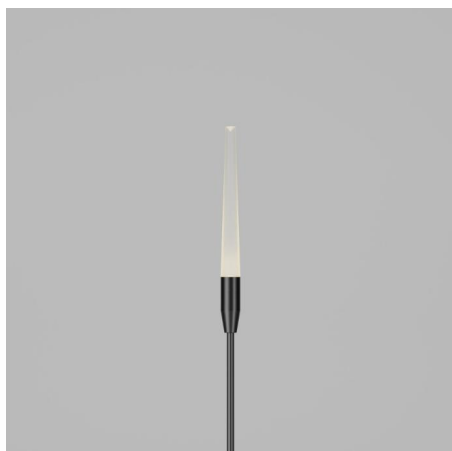

Firefly

STD-000036-0027

Configured Product

CCT _____

3000K

Length _____

Length:

Finish _____

Anodised Clear

Diffuser _____

Frosted

Cable Length _____

500mm

Exterior landscape reed light, designed for soft and hard landscaping applications, for enhancing green spaces and pathways. Its slim carbon fibre stem yields in wind to give a gentle sway.

Product Description

The Firefly is a small form factor IP66 rated exterior reed light, designed to provide a soft, low level 360° lighting distribution via a customised impact resistant frosted diffuser system.

Carbon fibre stem to allow movement in the wind, lengths can be individually specified to order.

Key Features

- Sustainable construction: made from recycled aluminium with a weather resistant long-lasting anodised and powder-coated finish. Specialist finishes available on request.
- Ability to specify individual stem lengths and bespoke mount plate options to create product clusters.
- Advanced dimming options: DALI, 0-10V, DMX and Wireless dimming, down to 0.1%.
- High-performance lighting: up to 97 CRI LEDs.
- Special SPD LEDs such as Red Orange are available on request.
- Ground spike and fixed mount plate options available for soft and hard landscaping applications.