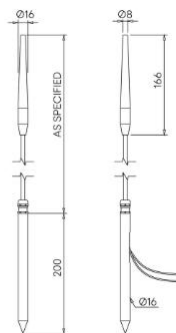

Firefly

STD-000036-0026

Configured Product

CCT _____

TBC

Length _____

TBC

Finish _____

TBC

Diffuser _____

TBC

Cable Length _____

500mm

Exterior landscape reed light, designed for soft and hard landscaping applications, for enhancing green spaces and pathways. Its slim carbon fibre stem yields in wind to give a gentle sway.