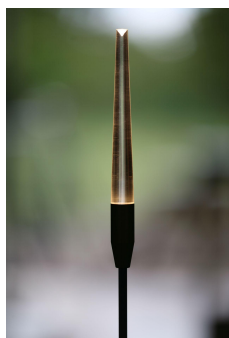

TBC

Diffuser _____

TBC

Cable Length _____

TBC

Exterior landscape reed light, designed for soft and hard landscaping applications, for enhancing green spaces and pathways. Its slim carbon fibre stem yields in wind to give a gentle sway.

Product Description

The Firefly is a small form factor IP66 rated exterior reed light, designed to provide a soft, low level 360° lighting distribution via a customised impact resistant frosted diffuser system.

Also available with a clear flame polished diffuser to concentrate light at the tip if a "twinkle" effect is desired.

Used to enhance walkways and greenery without overwhelming the natural surroundings.

Carbon fibre stem to allow movement in the wind, lengths can be individually specified to order.

Key Features

- Sustainable construction: made from recycled aluminium with a weather resistant long-lasting anodised and powder-coated finish. Specialist finishes available on request.
- Ability to specify individual stem lengths and bespoke mount plate options to create product clusters.
- Advanced dimming options: DALI, 0-10V, DMX and Wireless dimming, down to 0.1%.
- High-performance lighting: up to 97 CRI LEDs.
- Special SPD LEDs such as Red Orange are available on request.
- Ground spike and fixed mount plate options available for soft and hard landscaping applications.