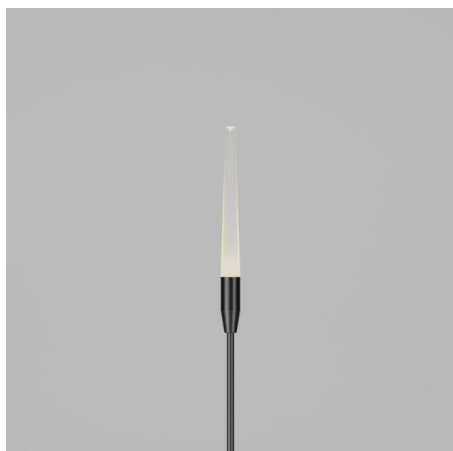

## Firefly

STD-000036-0022

### Configured Product

CCT \_\_\_\_\_

4000K

Length \_\_\_\_\_

Length:

Finish \_\_\_\_\_

Anodised Clear

Diffuser \_\_\_\_\_

TBC

Cable Length \_\_\_\_\_

500mm

Exterior landscape reed light, designed for soft and hard landscaping applications, for enhancing green spaces and pathways. Its slim carbon fibre stem yields in wind to give a gentle sway.

## Product Description

The Firefly is a small form factor IP66 rated exterior reed light, designed to provide a soft, low level 360° lighting distribution via a customised impact resistant frosted diffuser system.