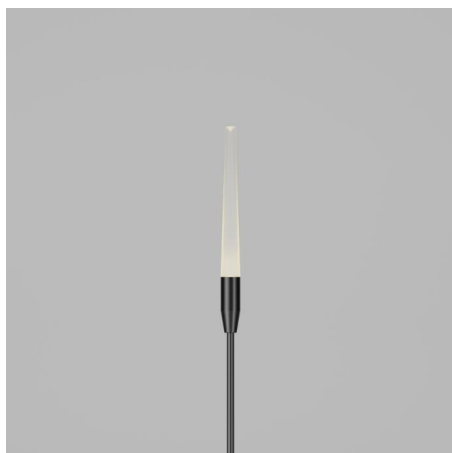

## Firefly

STD-000036-0021

### Configured Product

CCT \_\_\_\_\_

3000K

Length \_\_\_\_\_

Length:

Finish \_\_\_\_\_

TBC

Diffuser \_\_\_\_\_

TBC

Cable Length \_\_\_\_\_

500mm

Exterior landscape reed light, designed for soft and hard landscaping applications, for enhancing green spaces and pathways. Its slim carbon fibre stem yields in wind to give a gentle sway.

## Product Description

The Firefly is a small form factor IP66 rated exterior reed light, designed to provide a soft, low level 360° lighting distribution via a customised impact resistant frosted diffuser system.