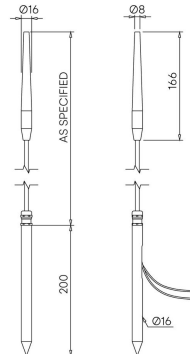

Firefly STD-000036-0020

Exterior landscape reed light, designed for soft and hard landscaping applications, for enhancing green spaces and pathways. Its slim carbon fibre stem yields in wind to give a gentle sway.

Product Description

The Firefly is a small form factor IP66 rated exterior reed light, designed to provide a soft, low level 360° lighting distribution via a customised impact resistant frosted diffuser system.

Also available with a clear flame polished diffuser to concentrate light at the tip if a "twinkle" effect is desired.

Used to enhance walkways and greenery without overwhelming the natural surroundings.

Carbon fibre stem to allow movement in the wind, lengths can be individually specified to order.

Key Features

- Sustainable construction: made from recycled aluminium with a weather resistant long-lasting anodised and powder-coated finish. Specialist finishes available on request.
- Ability to specify individual stem lengths and bespoke mount plate options to create product clusters.
- Advanced dimming options: DALI, 0-10V, DMX and Wireless dimming, down to 0.1%.
- High-performance lighting: up to 97 CRI LEDs.
- Special SPD LEDs such as Red Orange are available on request.
- Ground spike and fixed mount plate options available for soft and hard landscaping applications.