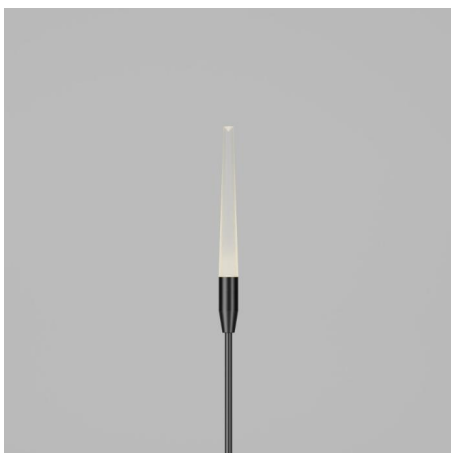

## Firefly

STD-000036-0019

### Configured Product

CCT \_\_\_\_\_

2700K

Length \_\_\_\_\_

Length:

Finish \_\_\_\_\_

Anodised Black

Diffuser \_\_\_\_\_

Clear

Cable Length \_\_\_\_\_

Custom

Exterior landscape reed light, designed for soft and hard landscaping applications, for enhancing green spaces and pathways. Its slim carbon fibre stem yields in wind to give a gentle sway.

## Product Description

The Firefly is a small form factor IP66 rated exterior reed light, designed to provide a soft, low level 360° lighting distribution via a customised impact resistant frosted diffuser system.