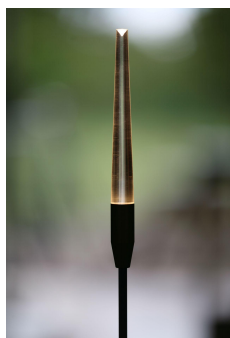

### Configured Product

CCT \_\_\_\_\_

Length \_\_\_\_\_

Finish \_\_\_\_\_

Diffuser \_\_\_\_\_

Cable Length \_\_\_\_\_

Exterior landscape reed light, designed for soft and hard landscaping applications, for enhancing green spaces and pathways. Its slim carbon fibre stem yields in wind to give a gentle sway.

### Product Description

The Firefly is a small form factor IP66 rated exterior reed light, designed to provide a soft, low level 360° lighting distribution via a customised impact resistant frosted diffuser system.

Also available with a clear flame polished diffuser to concentrate light at the tip if a "twinkle" effect is desired.

Used to enhance walkways and greenery without overwhelming the natural surroundings.

### Key Features

- Sustainable construction: made from recycled aluminium with a weather resistant long-lasting anodised and powder-coated finish. Specialist finishes available on request.
- Ability to specify individual stem lengths and bespoke mount plate options to create product clusters.
- Advanced dimming options: DALI, 0-10V, DMX and Wireless dimming, down to 0.1%.
- High-performance lighting: up to 97 CRI LEDs.
- Special SPD LEDs such as Red Orange are available on request.
- Ground spike and fixed mount plate options available for soft and hard landscaping applications.