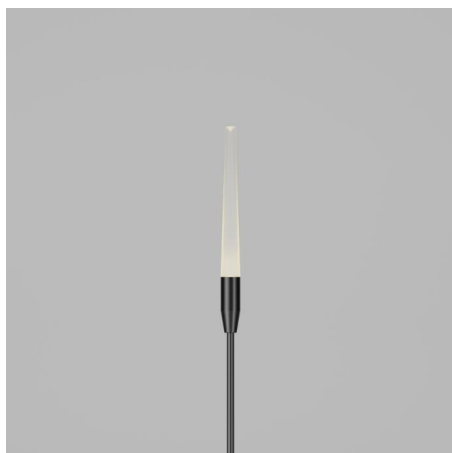

### Configured Product

CCT \_\_\_\_\_

Length \_\_\_\_\_

Finish \_\_\_\_\_

Diffuser \_\_\_\_\_

Cable Length \_\_\_\_\_

Exterior landscape reed light, designed for soft and hard landscaping applications, for enhancing green spaces and pathways. Its slim carbon fibre stem yields in wind to give a gentle sway.

### Product Description

The Firefly is a small form factor IP66 rated exterior reed light, designed to provide a soft, low level 360° lighting distribution via a customised impact resistant frosted diffuser system.

Also available with a clear flame polished diffuser to concentrate light at the tip if a "twinkle" effect is desired.

Used to enhance walkways and greenery without overwhelming the natural surroundings.

### Key Features

- Sustainable construction: made from recycled aluminium with a weather resistant long-lasting anodised and powder-coated finish. Specialist finishes available on request.
- Ability to specify individual stem lengths and bespoke mount plate options to create product clusters.
- Advanced dimming options: DALI, 0-10V, DMX and Wireless dimming, down to 0.1%.
- High-performance lighting: up to 97 CRI LEDs.
- Special SPD LEDs such as Red Orange are available on request.
- Ground spike and fixed mount plate options available for soft and hard landscaping applications.